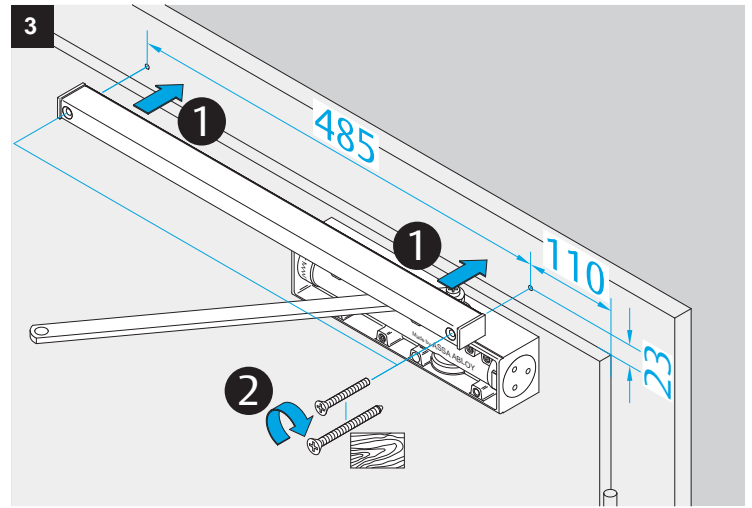

DC200
DC300

Installation Instructions

ASSA ABLOY

D1001101

DC200/DC300

	EN2	EN3	EN4	EN5	EN6
DC200	-3	0	+3	-	-
DC300	-	-3	0	+3	+9

ASSA ABLOY is the global leader in door opening solutions, dedicated to satisfying end-user needs for security, safety and convenience.