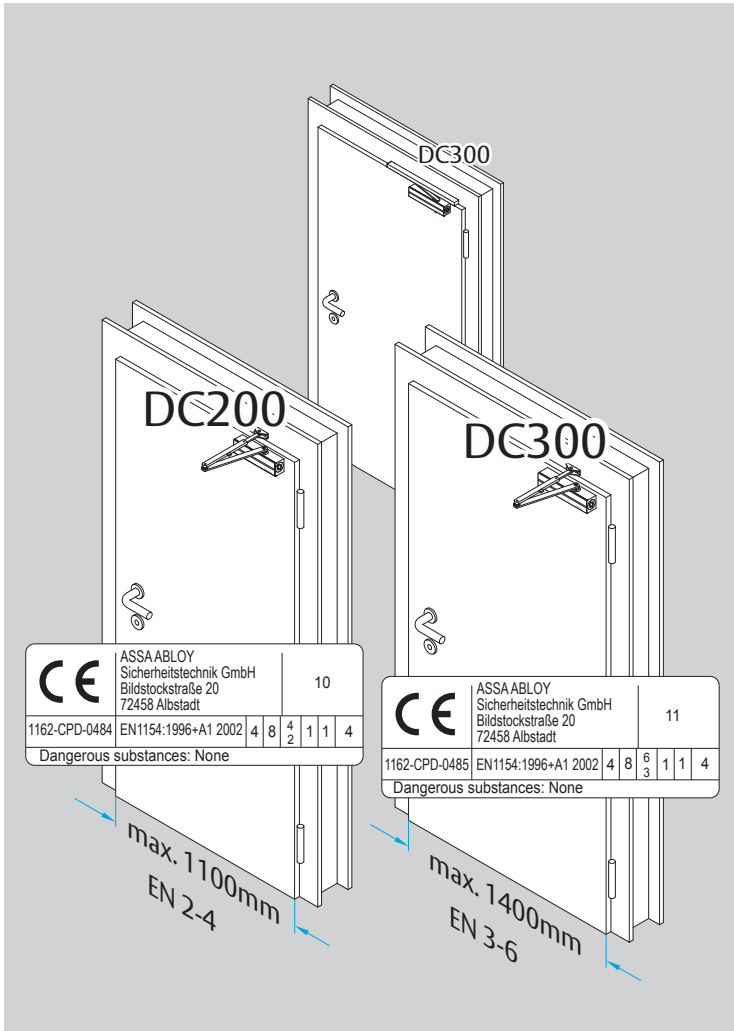

DC200
DC300

Installation Instructions

ASSA ABLOY

D1001101

DC200/DC300

	EN2	EN3	EN4	EN5	EN6
DC200	-3	0	+3	-	-
DC300	-	-3	0	+3	+9

ASSA ABLOY is the global leader in door opening solutions, dedicated to satisfying end-user needs for security, safety and convenience.