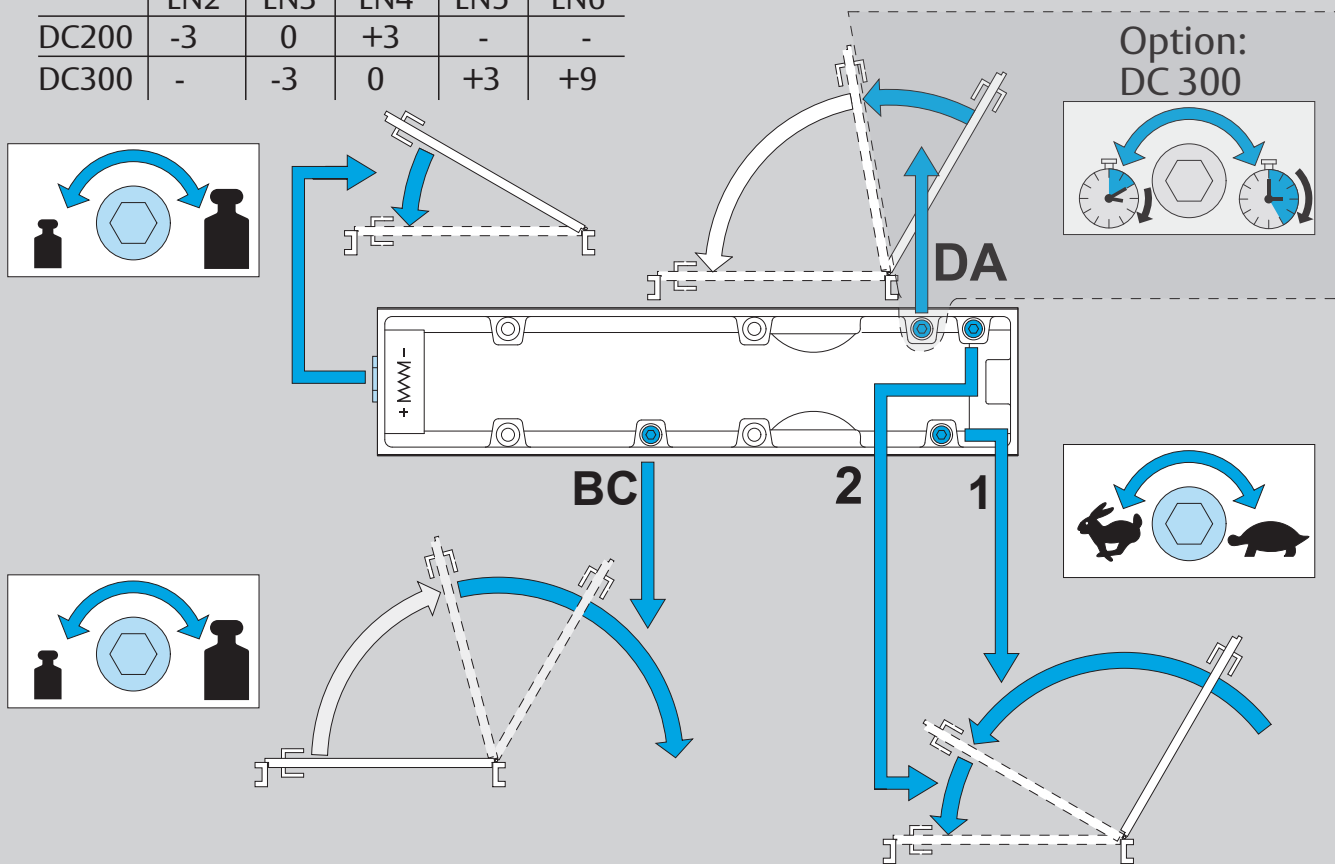

DC200
DC300

Installation Instructions

ASSA ABLOY

D1001101

DC200/DC300

	EN2	EN3	EN4	EN5	EN6
DC200	-3	0	+3	-	-
DC300	-	-3	0	+3	+9

ASSA ABLOY is the global leader in door opening solutions, dedicated to satisfying end-user needs for security, safety and convenience.